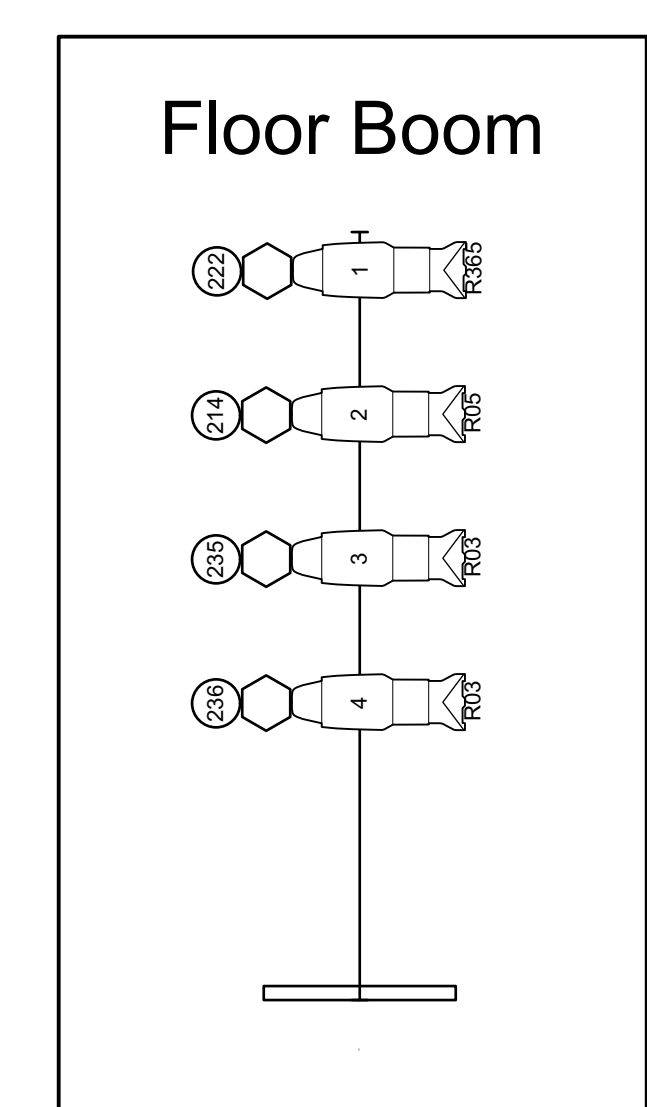

Symbol Key

	ETC Source 4 19deg @575 W	6
	ETC Source 4 26deg @575 W	21
	ETC Source 4 36deg @575 W	22
	ETC Source 4 50deg @575 W	23
	ETC Source 4 LED2LS 36deg @171 W	8
	ETC Source 4 PARNel @575 W	12
	Altman 6in Fres @750 W	12
	USITT PAR MR-16 Birdie-MFL @50 W	4
	Chauvet Z100 @90 W	8

Production Title <b>Fefu and Her Friends</b>	
Drawing Title <b>Light Plot</b>	
Designer Lisa Gallagher	Designer Lindsay Brandon Hunter
Drawn By Lisa Gallagher	Scale 1/2" = 1'
Fixture UB CFA Black Box	Drawing No. Sht-4
Date 2/12/25	of 4
CFC File Name	