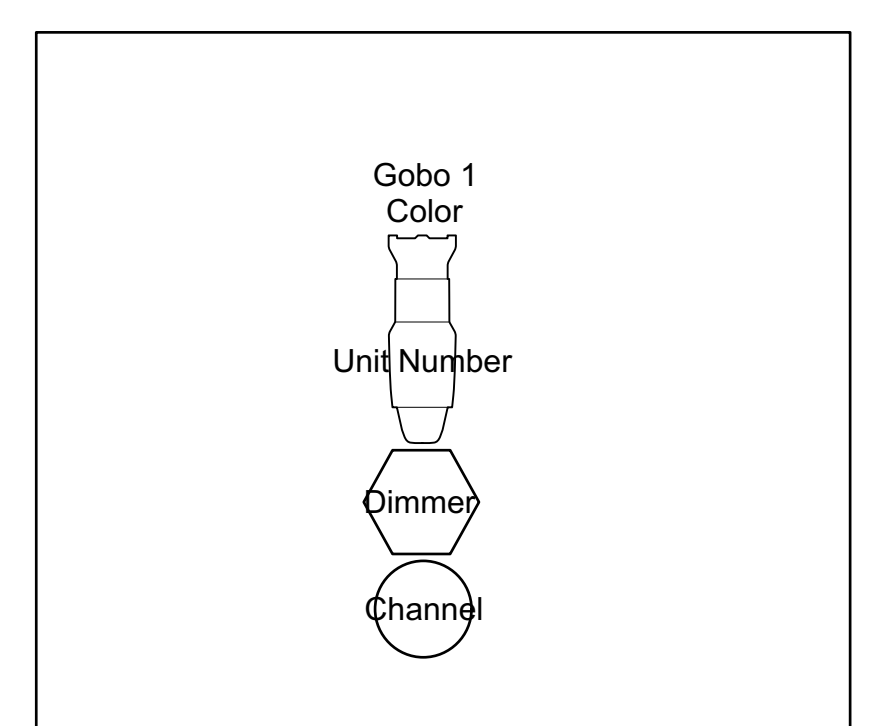

Symbol Key

	ETC Source 4 19deg @575 W	6
	ETC Source 4 26deg @575 W	21
	ETC Source 4 36deg @575 W	22
	ETC Source 4 50deg @575 W	23
	ETC Source 4 LED2LS 36deg @171 W	8
	ETC Source 4 PARNel @575 W	12
	Altman 6in Fres @750 W	12
	USITT PAR MR-16 Birdie-MFL @50 W	4
	Chauvet Z100 @90 W	8

Production Title <b>Fefu and Her Friends</b>	
Drawing Title <b>Light Plot</b>	
Designer Lisa Gallagher	Designer Lindsay Brandon Hunter
Drawn By Lisa Gallagher	Scale 1/2" = 1'
Fixture UB CFA Black Box	Drawing No. Sht-4
Date 2/12/25	of 4
CFC File Name	